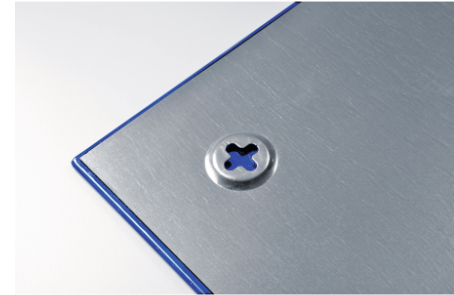

### 40x60cm blue

- High-quality frameless glassboard for long-term, intensive use
- Suitable for writing on with chalk markers or dry erase whiteboard markers
- Tempered safe glass and magnetic glass surface (4mm)
- Can be mounted horizontally or vertically with concealed mounting system
- 2 superstrong magnets (diam. 12 mm), 1 Legamaster chalk marker, mounting set and mounting instructions included

## Specifications

Package material	Carton and sealed foil
Surface (material/colour)	Safety glass / Blue
Magnetic	Yes
Article dimensions	600 x 400 x 4 mm
Mobile	No
Castors	No
Number of castors	0
Double sided	No
Weight / m2	12.00 kg
Mounting type	Wall (concealed)
Included accessories	Marker, Mounting materials, Magnets
Product warranty	2 Years
Surface warranty	25 Years